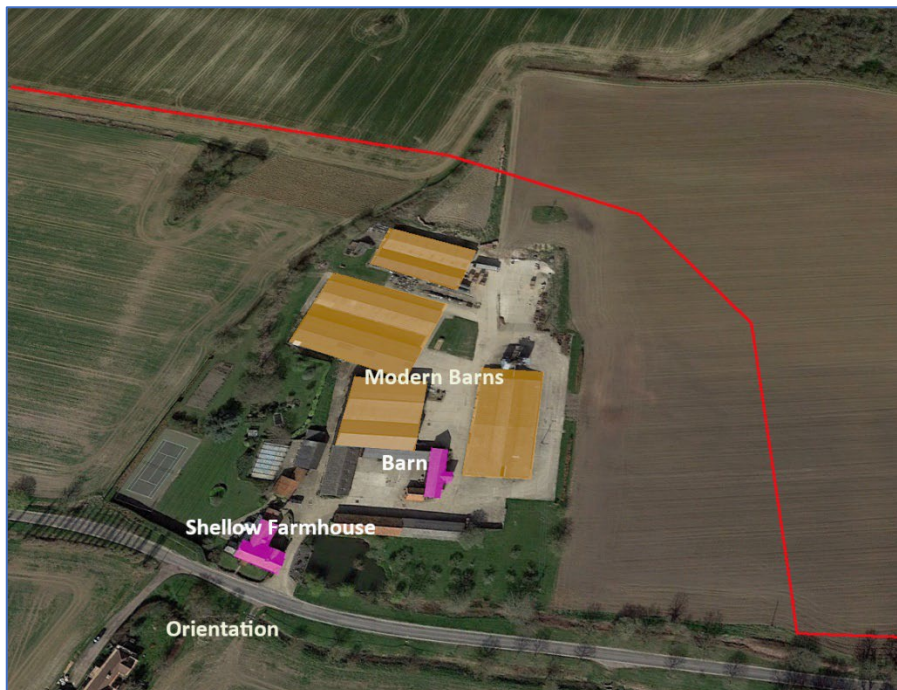

Figure 1: Location of assets

- 1. Shellow Cross Farmhouse and Barn, with Farm Cottages to the south**
- 2. Skreens Lodge and Scheduled Monument**
- 3. Rowe's Farm**
- 4. Mountneys**

Possible moats shown as blue circles

Incorrect location of Farmhouse on DEFRA/HE website

Correct location of Farmhouse

Figure 2: View east along Shellow Road with farmhouse to left.

Figure 3: View south over open farmland from front of farmhouse, with Shellow Cross Farm Cottages (Grade II) to right.

Figure 4: Context of Shellow Cross Farmhouse and Barn

Figure 5: Setting of Skreens Lodge and scheduled moat

Figure 6: Setting of Rows Farm

Figure 6: Setting of Mountneys

Figure 7 Scheduled Monument 750m south west of the Site.