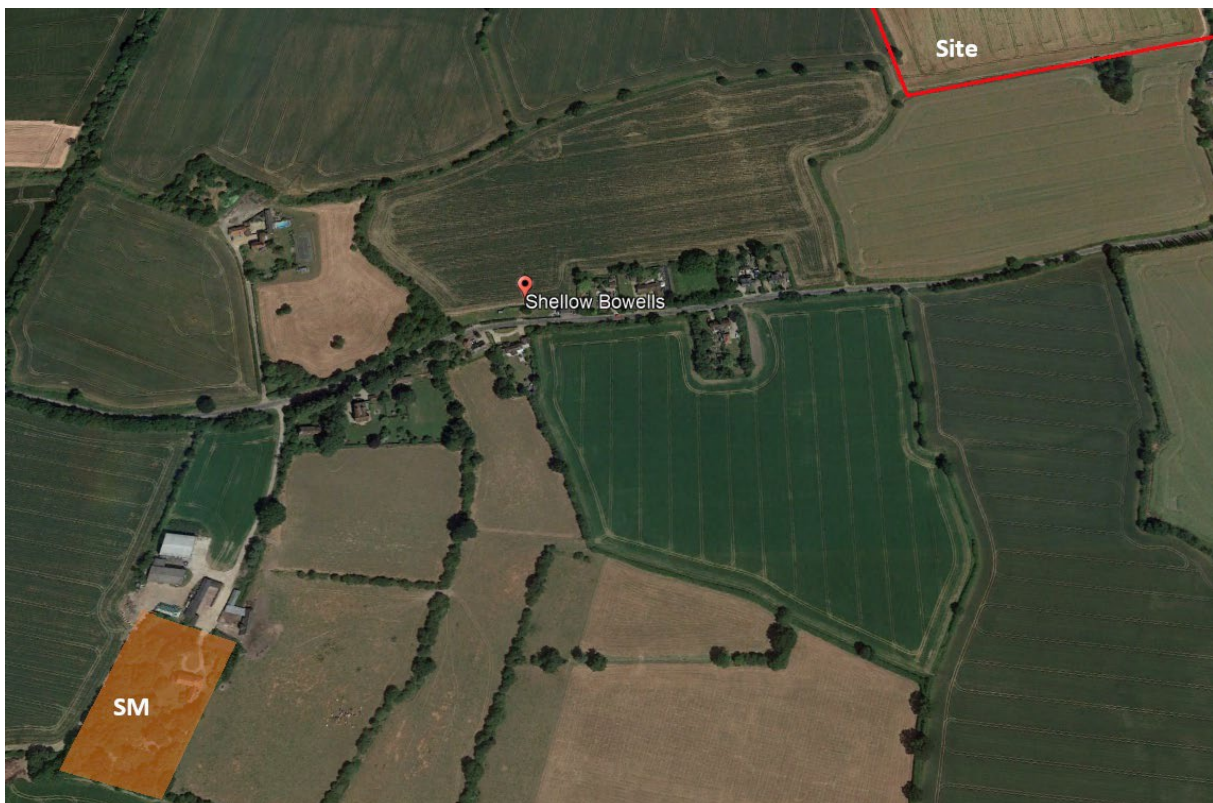

Figure 1: Location of assets

- 1. Shellow Cross Farmhouse and Barn, with Farm Cottages to the south**
- 2. Skreens Lodge and Scheduled Monument**
- 3. Rowe's Farm**
- 4. Mountneys**

Possible moats shown as blue circles

Incorrect location of Farmhouse on DEFRA/HE website

Correct location of Farmhouse

Figure 2: View east along Shellow Road with farmhouse to left.

Figure 3: View south over open farmland from front of farmhouse, with Shellow Cross Farm Cottages (Grade II) to right.

Figure 4: Context of Shellow Cross Farmhouse and Barn

Figure 5: Setting of Skreens Lodge and scheduled moat

Figure 6: Setting of Rows Farm

Figure 6: Setting of Mountneys

Figure 7 Scheduled Monument 750m south west of the Site.