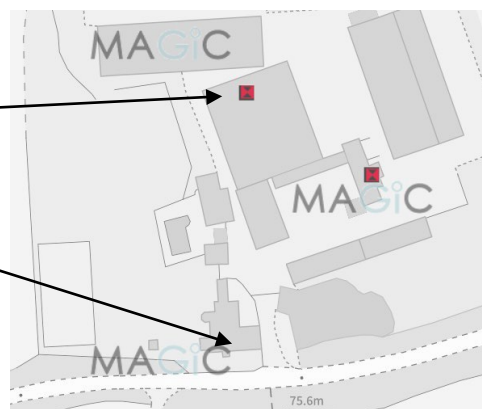

Figure 1: Location of assets

- 1. Shellow Cross Farmhouse and Barn, with Farm Cottages to the south**
- 2. Skreens Lodge and Scheduled Monument**
- 3. Rowe's Farm**
- 4. Mountneys**

Possible moats shown as blue circles

Incorrect location of Farmhouse on DEFRA/HE website

Correct location of Farmhouse

Figure 2: View east along Shellow Road with farmhouse to left.

Figure 3: View south over open farmland from front of farmhouse, with Shellow Cross Farm Cottages (Grade II) to right.

Figure 4: Context of Shellow Cross Farmhouse and Barn

Figure 5: Setting of Skreens Lodge and scheduled moat

Figure 6: Setting of Rows Farm

Figure 6: Setting of Mountneys

Figure 7 Scheduled Monument 750m south west of the Site.