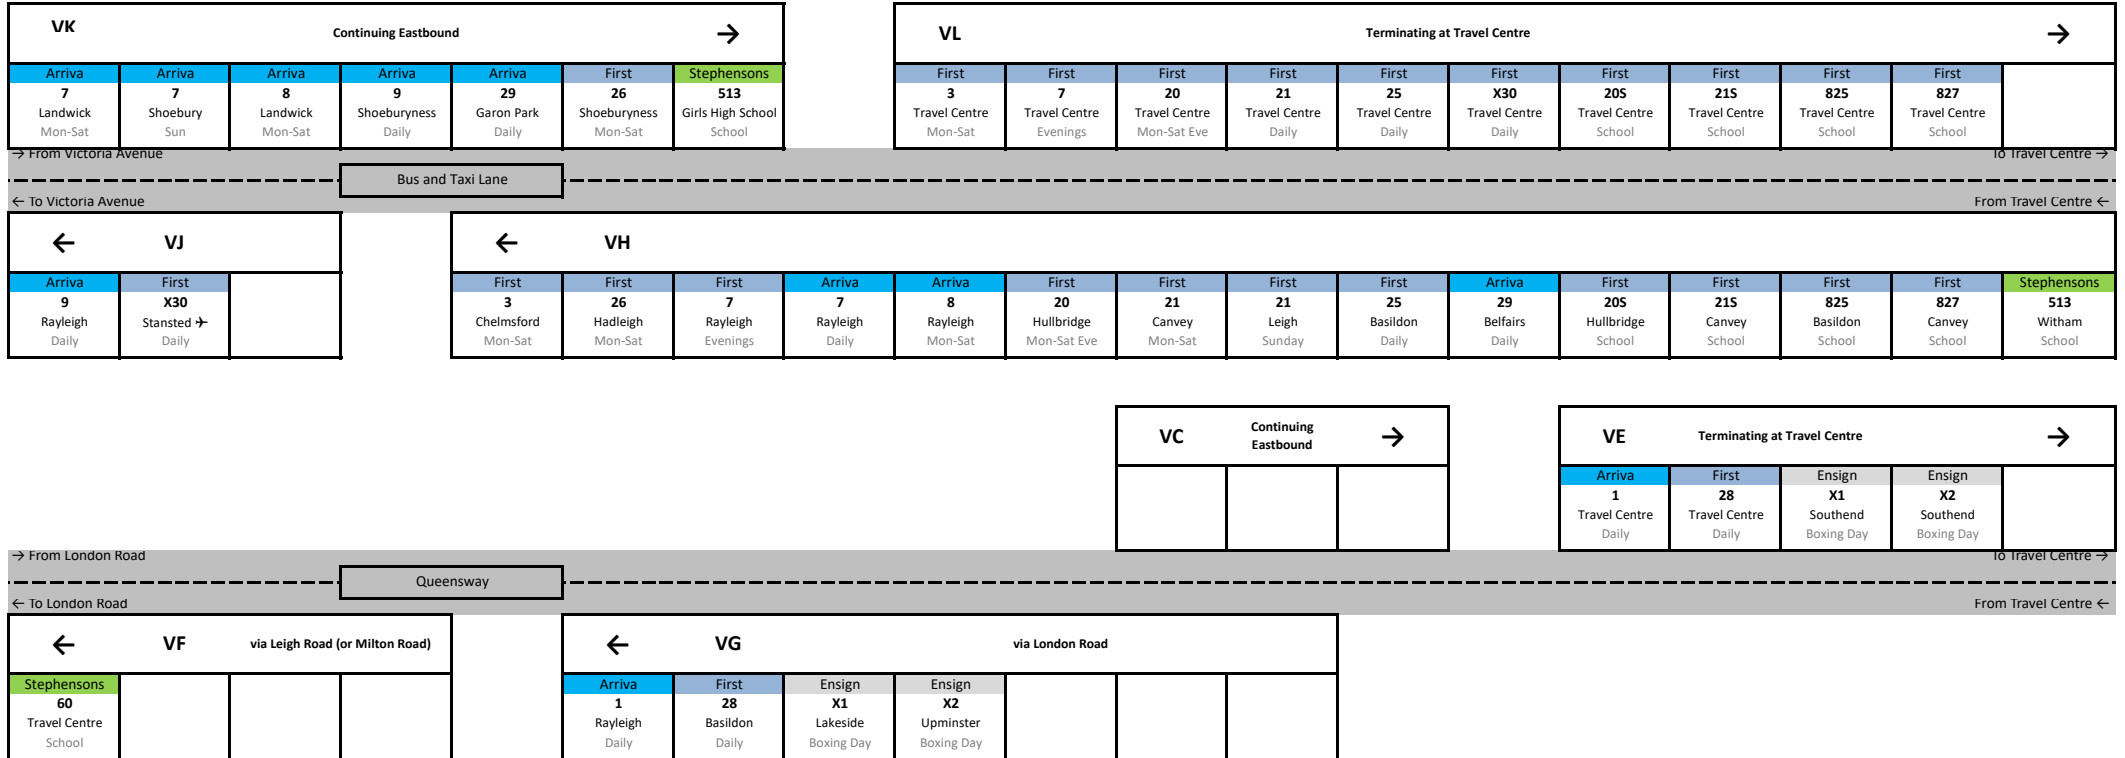

Southend Victoria

Last Amended: 17/04/2026

Last Change Date: May 2026

Comment: Service 20 reduced to Mon-Sat Eve only. No Service 21 journeys to Thorpe Bay. 27 and 27A removed. 3A replaced with 26. Changes to Service 21.

Last Reviewed: 21/08/2024

Southend-on-Sea City Council are responsible for bus stand allocation at Southend Victoria.